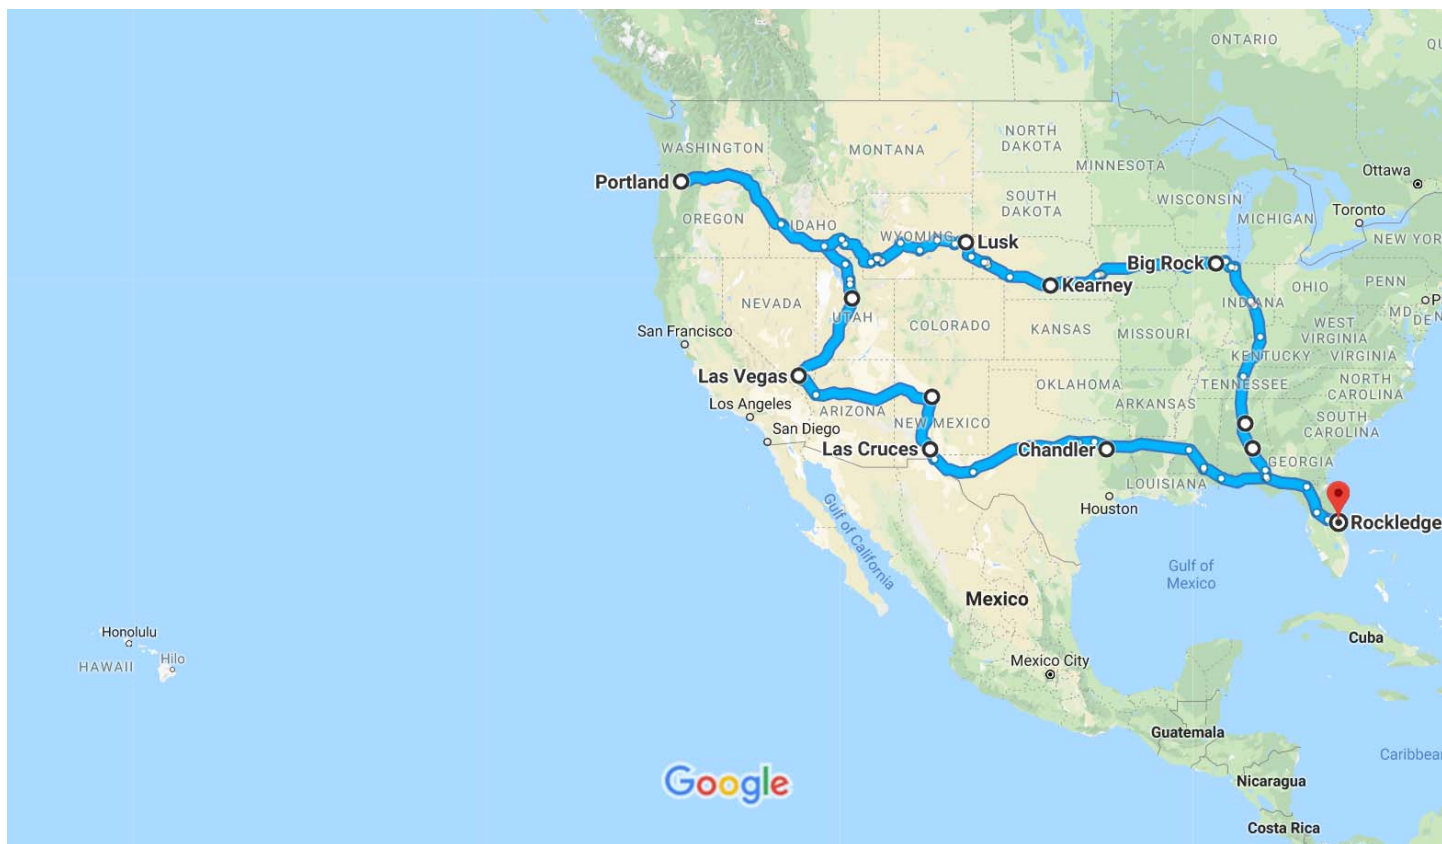

Rockledge, FL to Rockledge, FL

Drive 7,307 miles, 109 h

Map data ©2018 Google, INEGI 500 mi

via I-10 W and I-20 W

109 h

109 h without traffic

7,307 miles

- This route has tolls.
- Your destination is in a different time zone.